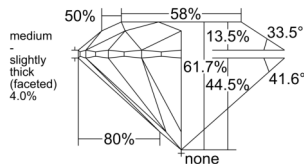

GIA®

FACSIMILE

GIA REPORT 1557385550

Verify this report at GIA.edu

GIA NATURAL DIAMOND DOSSIER®

May 29, 2026
GIA Report Number 1557385550
Shape and Cutting Style ..... Round Brilliant
Measurements ..... 4.02 - 4.05 x 2.49 mm

GRADING RESULTS

Carat Weight ..... 0.24 carat
Color Grade ..... F
Clarity Grade VS1
Cut Grade ..... Excellent

ADDITIONAL GRADING INFORMATION

Polish ..... Excellent
Symmetry ..... Excellent
Fluorescence ..... Medium Blue
Clarity Characteristics..... Crystal, Cloud, Pinpoint
Inscription(s): GIA 1557385550

PROPORTIONS

GRADING SCALES

GIA COLOR SCALE	GIA CLARITY SCALE	GIA CUT SCALE
COLOURLESS	FLAWLESS	EXCELLENT
D	INTERNALLY FLAWLESS	
E	VVS₁	VERY GOOD
F		
G	VS₁	GOOD
H		
I	SI₁	FAIR
J		
K	I₁	POOR
L		
M	I₂	
N	I₃	
O		
P		
Q		
R		
S		
T		
U		
V		
W		
X		
Y		
Z