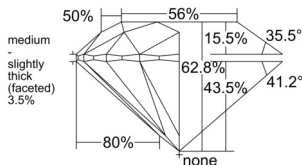

GIA®

FACSIMILE

GIA REPORT 1557386111

Verify this report at GIA.edu

GIA NATURAL DIAMOND DOSSIER®

May 29, 2026
GIA Report Number 1557386111
Shape and Cutting Style ..... Round Brilliant
Measurements ..... 4.71 - 4.74 x 2.97 mm

GRADING RESULTS

Carat Weight ..... 0.40 carat
Color Grade ..... F
Clarity Grade VVS2
Cut Grade ..... Excellent

ADDITIONAL GRADING INFORMATION

Polish ..... Excellent
Symmetry ..... Excellent
Fluorescence ..... Medium Blue
Clarity Characteristics ..... Pinpoint, Needle
Inscription(s): GIA 1557386111

PROPORTIONS

GRADING SCALES

GIA COLOR SCALE

COLORESS	D
	E
	F
	G
	H
	I
	J
NEAR COLORESS	K
	L
FANIT	M
	N
	O
	P
	Q
	R
	S
	T
	U
	V
	W
	X
	Y
LIGHT	Z

GIA CLARITY SCALE

FLAWLESS	INTERNAL FLAWLESS	
		FLAWLESS
VERY VERY SLIGHTLY INCLUDED	VVS₁	
	VVS₂	
VERY SLIGHTLY INCLUDED	VS₁	
	VS₂	
SLIGHTLY INCLUDED	SI₁	
	SI₂	
INCLUDED	I₁	
	I₂	
	I₃	

GIA CUT SCALE

EXCELLENT
VERY GOOD
GOOD
FAIR
POOR