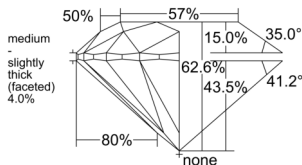

GIA®

FACSIMILE

GIA REPORT 1557388780

Verify this report at GIA.edu

GIA NATURAL DIAMOND DOSSIER®

June 03, 2026
GIA Report Number 1557388780
Shape and Cutting Style ..... Round Brilliant
Measurements ..... 4.54 - 4.57 x 2.85 mm

GRADING RESULTS

Carat Weight ..... 0.36 carat
Color Grade ..... K
Clarity Grade VS1
Cut Grade ..... Excellent

ADDITIONAL GRADING INFORMATION

Polish ..... Excellent
Symmetry ..... Excellent
Fluorescence ..... None
Clarity Characteristics ..... Feather, Pinpoint
Inscription(s): GIA 1557388780

PROPORTIONS

GRADING SCALES

GIA COLOR SCALE	GIA CLARITY SCALE	GIA CUT SCALE	
COLOURLESS D	FLAWLESS	EXCELLENT	
E	INTERNALLY FLAWLESS		
F		VVS₁	VERY GOOD
G	VVS₂		
H	VS₁	GOOD	
I	VS₂		
J	SI₁	FAIR	
K	SI₂		
L	I₁	POOR	
M	I₂		
N	I₃		
O			
P			
Q			
R			
S			
T			
U			
V			
W			
X			
Y			
Z