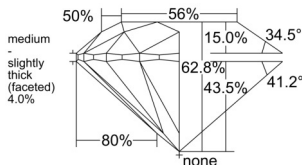

GIA®

FACSIMILE

GIA REPORT 1557398648

Verify this report at GIA.edu

GIA NATURAL DIAMOND DOSSIER®

June 02, 2026
GIA Report Number 1557398648
Shape and Cutting Style ..... Round Brilliant
Measurements ..... 4.69 - 4.71 x 2.95 mm

GRADING RESULTS

Carat Weight ..... 0.40 carat
Color Grade ..... G
Clarity Grade S11
Cut Grade ..... Excellent

ADDITIONAL GRADING INFORMATION

Polish ..... Excellent
Symmetry ..... Excellent
Fluorescence ..... None
Clarity Characteristics ..... Feather
Inscription(s): GIA 1557398648

PROPORTIONS

GRADING SCALES

GIA COLOR SCALE

COLORED	D
	E
	F
	G
	H
	I
	J
NEAR COLORLESS	K
	L
FAIN	M
	N
	O
	P
VERY LIGHT	Q
	R
	S
	T
	U
	V
	W
	X
	Y
LIGHT	Z

GIA CLARITY SCALE

FLAWLESS	INTERNAL FLAWLESS	
		FLAWLESS
VERY VERY SLIGHTLY INCLUDED	VVS₁	
	VVS₂	
VERY SLIGHTLY INCLUDED	VS₁	
	VS₂	
SLIGHTLY INCLUDED	SI₁	
	SI₂	
INCLUDED	I₁	
	I₂	
	I₃	

GIA CUT SCALE

EXCELLENT
VERY GOOD
GOOD
FAIR
POOR