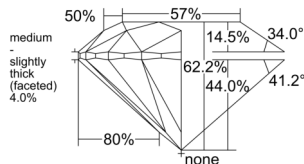

GIA®

FACSIMILE

GIA REPORT 1557399037

Verify this report at GIA.edu

GIA NATURAL DIAMOND DOSSIER®

June 03, 2026
GIA Report Number 1557399037
Shape and Cutting Style ..... Round Brilliant
Measurements ..... 4.76 - 4.78 x 2.97 mm

GRADING RESULTS

Carat Weight ..... 0.41 carat
Color Grade ..... H
Clarity Grade VS1
Cut Grade ..... Excellent

ADDITIONAL GRADING INFORMATION

Polish ..... Excellent
Symmetry ..... Excellent
Fluorescence ..... None
Clarity Characteristics..... Crystal, Feather, Pinpoint
Inscription(s): GIA 1557399037

PROPORTIONS

GRADING SCALES

GIA COLOR SCALE	GIA CLARITY SCALE	GIA CUT SCALE	
D	FLAWLESS	EXCELLENT	
E	INTERNALLY FLAWLESS		
F		VVS₁	VERY GOOD
G	VVS₂		
H	VS₁	GOOD	
I	VS₂		
J	SI₁	FAIR	
K	SI₂		
L	I₁	POOR	
M			
N			
O	I₂		
P			
Q			
R	I₃		
S			
T			
U			
V			
W			
X			
Y			
Z