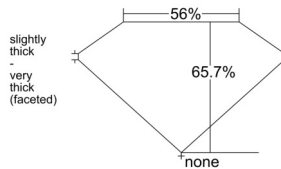

GIA®

FACSIMILE

GIA REPORT 1557399697

Verify this report at GIA.edu

GIA NATURAL DIAMOND DOSSIER®

June 01, 2026
GIA Report Number 1557399697
Shape and Cutting Style ..... Pear Brilliant
Measurements ..... 5.95 x 3.95 x 2.60 mm

GRADING RESULTS

Carat Weight ..... 0.37 carat
Color Grade ..... E
Clarity Grade SI1

ADDITIONAL GRADING INFORMATION

Polish ..... Very Good
Symmetry ..... Very Good
Fluorescence ..... Medium Blue
Clarity Characteristics ..... Crystal
Inscription(s): GIA 1557399697

PROPORTIONS

Profile not to actual proportions

GRADING SCALES

GIA COLOR SCALE		GIA CLARITY SCALE		
NEAR COLORLESS	D	VERY VERY SLIGHTLY INCLUDED	FLAWLESS	
	E		INTERNALLY FLAWLESS	
	F	VERY SLIGHTLY INCLUDED	VVS₁	
	G		VVS₂	
	H		VS₁	
	FAINT	I	SLIGHTLY INCLUDED	VS₂
		J		SI₁
		K	INCLUDED	SI₂
		L		I₁
		M		I₂
VERY LIGHT	N	LIGHT	I₃	
	O			
	P			
	Q			
LIGHT	R			
	S			
	T			
	U			
	V			
	W			
	X			
	Y			
	Z