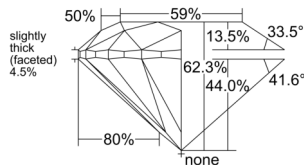

GIA®

FACSIMILE

GIA REPORT 1557400951

Verify this report at GIA.edu

GIA NATURAL DIAMOND DOSSIER®

June 02, 2026
GIA Report Number 1557400951
Shape and Cutting Style ..... Round Brilliant
Measurements ..... 4.27 - 4.29 x 2.67 mm

GRADING RESULTS

Carat Weight ..... 0.30 carat
Color Grade ..... G
Clarity Grade VS1
Cut Grade ..... Excellent

ADDITIONAL GRADING INFORMATION

Polish ..... Excellent
Symmetry ..... Excellent
Fluorescence ..... None
Clarity Characteristics..... Feather, Cloud, Needle, Pinpoint
Inspection(s): GIA 1557400951

PROPORTIONS

Profile to actual proportions