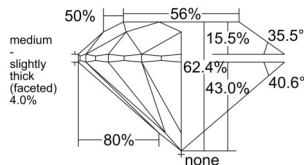

GIA®

FACSIMILE

GIA REPORT 1557407823

Verify this report at GIA.edu

GIA NATURAL DIAMOND DOSSIER®

June 03, 2026
GIA Report Number 1557407823
Shape and Cutting Style ..... Round Brilliant
Measurements ..... 5.51 - 5.54 x 3.45 mm

GRADING RESULTS

Carat Weight ..... 0.65 carat
Color Grade ..... H
Clarity Grade S11
Cut Grade ..... Excellent

ADDITIONAL GRADING INFORMATION

Polish ..... Excellent
Symmetry ..... Excellent
Fluorescence ..... None
Clarity Characteristics ..... Crystal, Cloud, Feather
Inspection(s): GIA 1557407823

PROPORTIONS

GRADING SCALES

GIA COLOR SCALE

COLORESS	D
	E
	F
	G
	H
	I
	J
NEAR COLORESS	K
	L
FANIT	M
	N
	O
	P
VERY LIGHT	Q
	R
	S
	T
	U
	V
	W
	X
	Y
LIGHT	Z

GIA CLARITY SCALE

FLAWLESS	INTERNAL FLAWLESS	
		FLAWLESS
VERY VERY SLIGHTLY INCLUDED	VVS₁	
	VVS₂	
VERY SLIGHTLY INCLUDED	VS₁	
	VS₂	
SLIGHTLY INCLUDED	SI₁	
	SI₂	
INCLUDED	I₁	
	I₂	
	I₃	

GIA CUT SCALE

EXCELLENT
VERY GOOD
GOOD
FAIR
POOR