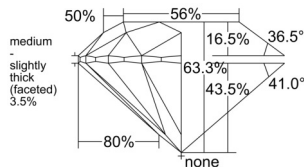

GIA®

FACSIMILE

GIA REPORT 1557413505

Verify this report at GIA.edu

GIA NATURAL DIAMOND DOSSIER®

June 03, 2026
GIA Report Number 1557413505
Shape and Cutting Style ..... Round Brilliant
Measurements ..... 5.44 - 5.48 x 3.46 mm

GRADING RESULTS

Carat Weight ..... 0.64 carat
Color Grade I
Clarity Grade S11
Cut Grade ..... Excellent

ADDITIONAL GRADING INFORMATION

Polish ..... Very Good
Symmetry ..... Excellent
Fluorescence ..... None
Clarity Characteristics ..... Crystal, Feather
Inscription(s): GIA 1557413505

PROPORTIONS

GRADING SCALES

GIA COLOR SCALE	GIA CLARITY SCALE	GIA CUT SCALE
COLOURLESS	FLAWLESS	EXCELLENT
D	INTERNALLY FLAWLESS	
E	VVS₁	VERY GOOD
F		
G	VS₁	GOOD
H		
I	SI₁	FAIR
J		
K	I₁	POOR
L		
M	I₂	
N	I₃	
O		
P		
Q		
R		
S		
T		
U		
V		
W		
X		
Y		
Z