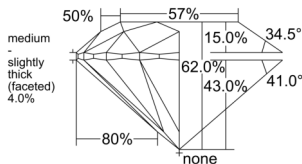

GIA®

FACSIMILE

GIA REPORT 1557414369

Verify this report at GIA.edu

GIA NATURAL DIAMOND DOSSIER®

June 04, 2026
GIA Report Number 1557414369
Shape and Cutting Style ..... Round Brilliant
Measurements ..... 4.84 - 4.86 x 3.01 mm

GRADING RESULTS

Carat Weight ..... 0.43 carat
Color Grade ..... F
Clarity Grade S11
Cut Grade ..... Excellent

ADDITIONAL GRADING INFORMATION

Polish ..... Excellent
Symmetry ..... Excellent
Fluorescence ..... None
Clarity Characteristics ..... Crystal, Cloud
Inscription(s): GIA 1557414369

PROPORTIONS

GRADING SCALES

GIA COLOR SCALE	GIA CLARITY SCALE	GIA CUT SCALE	
D	FLAWLESS	EXCELLENT	
E	INTERNALLY FLAWLESS		
F		VVS₁	VERY GOOD
G	VVS₂		
H	VS₁	GOOD	
I	VS₂		
J	S1₁	FAIR	
K	S1₂		
L	I₁	POOR	
M	I₂		
N	I₃		
O			
P			
Q			
R			
S			
T			
U			
V			
W			
X			
Y			
Z