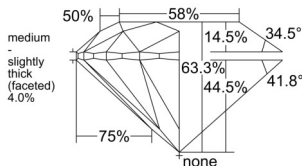

GIA®

FACSIMILE

GIA REPORT 1557429053

Verify this report at GIA.edu

GIA NATURAL DIAMOND DOSSIER®

June 09, 2026
GIA Report Number 1557429053
Shape and Cutting Style ..... Round Brilliant
Measurements ..... 4.66 - 4.70 x 2.96 mm

GRADING RESULTS

Carat Weight ..... 0.40 carat
Color Grade ..... J
Clarity Grade VS2
Cut Grade ..... Excellent

ADDITIONAL GRADING INFORMATION

Polish ..... Excellent
Symmetry ..... Excellent
Fluorescence ..... Faint
Clarity Characteristics..... Cloud, Indented Natural, Crystal
Inscription(s): GIA 1557429053

PROPORTIONS

Profile to actual proportions

GRADING SCALES

GIA COLOR SCALE

COLOURESS	D
	E
	F
	G
	H
	I
	J
NEAR COLOURESS	K
	L
FAIN	M
	N
	O
	P
VERY LIGHT	Q
	R
	S
	T
	U
	V
	W
	X
	Y
LIGHT	Z

GIA CLARITY SCALE

VERY VERY SLIGHTLY INCLUDED	FLAWLESS
	INTERNALLY FLAWLESS
VERY SLIGHTLY INCLUDED	VVS₁
	VVS₂
SLIGHTLY INCLUDED	VS₁
	VS₂
INCLUDED	SI₁
	SI₂
	I₁
	I₂
	I₃

GIA CUT SCALE

EXCELLENT
VERY GOOD
GOOD
FAIR
POOR