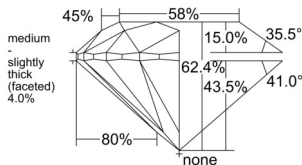

GIA®

FACSIMILE

GIA REPORT 1557454109

Verify this report at GIA.edu

GIA NATURAL DIAMOND DOSSIER®

June 09, 2026
GIA Report Number 1557454109
Shape and Cutting Style ..... Round Brilliant
Measurements ..... 4.71 - 4.73 x 2.95 mm

GRADING RESULTS

Carat Weight ..... 0.40 carat
Color Grade ..... D
Clarity Grade VS2
Cut Grade ..... Excellent

ADDITIONAL GRADING INFORMATION

Polish ..... Excellent
Symmetry ..... Excellent
Fluorescence ..... None
Clarity Characteristics ..... Crystal
Inscription(s): GIA 1557454109

PROPORTIONS

GRADING SCALES

GIA COLOR SCALE

COLORLESS	D
	E
	F
	G
	H
	I
NEAR COLORLESS	J
	K
	L
FAIN	M
	N
	O
	P
VERY LIGHT	Q
	R
	S
	T
	U
	V
LIGHT	W
	X
	Y
	Z

GIA CLARITY SCALE

FLAWLESS	VERY VERY SLIGHTLY INCLUDED	VS₁	VS₂	SL₁	SL₂	I₁	I₂	I₃			
									VERY SLIGHTLY INCLUDED	SLIGHTLY INCLUDED	INCLUDED

GIA CUT SCALE

EXCELLENT
VERY GOOD
GOOD
FAIR
POOR