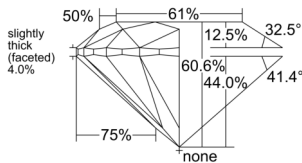

GIA®

FACSIMILE

GIA REPORT 1557456723

Verify this report at GIA.edu

GIA NATURAL DIAMOND DOSSIER®

June 11, 2026
GIA Report Number 1557456723
Shape and Cutting Style ..... Round Brilliant
Measurements ..... 4.31 - 4.33 x 2.62 mm

GRADING RESULTS

Carat Weight ..... 0.30 carat
Color Grade ..... K
Clarity Grade VS1
Cut Grade ..... Excellent

ADDITIONAL GRADING INFORMATION

Polish ..... Excellent
Symmetry ..... Excellent
Fluorescence ..... None
Clarity Characteristics ..... Cloud
Inscription(s): GIA 1557456723

PROPORTIONS

Profile to actual proportions