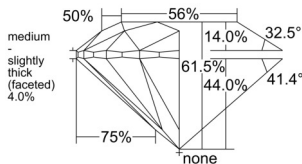

GIA®

FACSIMILE

GIA REPORT

1557468834

Verify this report at GIA.edu

GIA NATURAL DIAMOND DOSSIER®

June 11, 2026
GIA Report Number 1557468834
Shape and Cutting Style ..... Round Brilliant
Measurements ..... 5.71 - 5.72 x 3.52 mm

GRADING RESULTS

Carat Weight ..... 0.70 carat
Color Grade ..... D
Clarity Grade S11
Cut Grade ..... Excellent

ADDITIONAL GRADING INFORMATION

Polish ..... Excellent
Symmetry ..... Excellent
Fluorescence ..... None
Clarity Characteristics ..... Feather, Crystal, Cloud
Inscription(s): GIA 1557468834

PROPORTIONS

Profile to actual proportions