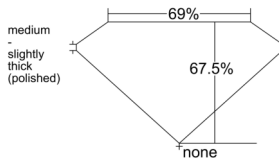

GIA®

FACSIMILE

GIA REPORT 1557471787

Verify this report at GIA.edu

GIA NATURAL DIAMOND DOSSIER®

June 11, 2026
GIA Report Number 1557471787
Shape and Cutting Style ..... **Cut-Cornered Rectangular Modified Brilliant**
Measurements ..... 5.46 x 4.04 x 2.72 mm

GRADING RESULTS

Carat Weight ..... 0.51 carat
Color Grade ..... H
Clarity Grade VS1

ADDITIONAL GRADING INFORMATION

Polish ..... Excellent
Symmetry ..... Very Good
Fluorescence ..... None
Clarity Characteristics ..... Feather, Cloud, Pinpoint
Inscription(s): GIA 1557471787

PROPORTIONS

Profile not to actual proportions

GRADING SCALES

GIA COLOR SCALE		GIA CLARITY SCALE			
COLORLESS	D	VERY VERY SLIGHTLY INCLUDED	FLAWLESS		
	E		INTERNALLY FLAWLESS		
	F	VERY SLIGHTLY INCLUDED	VS₁		
	G		VS₂		
	H		VS₁		
	NEAR COLORLESS	I	SLIGHTLY INCLUDED	VS₂	
		J		SI₁	
		FAINT	K	INCLUDED	SI₂
			L		I₁
			M		I₂
VERT LIGHT	N	LIGHT	I₃		
	O				
	P				
	Q				
	R