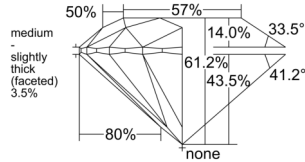

GIA®

FACSIMILE

GIA REPORT 1557479883

Verify this report at GIA.edu

GIA NATURAL DIAMOND DOSSIER®

June 15, 2026
GIA Report Number 1557479883
Shape and Cutting Style ..... Round Brilliant
Measurements ..... 4.31 - 4.34 x 2.65 mm

GRADING RESULTS

Carat Weight ..... 0.30 carat
Color Grade ..... E
Clarity Grade VS1
Cut Grade ..... Excellent

ADDITIONAL GRADING INFORMATION

Polish ..... Excellent
Symmetry ..... Excellent
Fluorescence ..... Faint
Clarity Characteristics..... Crystal, Cloud, Pinpoint
Inscription(s): GIA 1557479883

PROPORTIONS

Profile to actual proportions