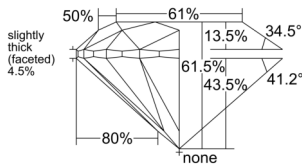

GIA®

FACSIMILE

GIA REPORT 1557485895

Verify this report at GIA.edu

GIA NATURAL DIAMOND DOSSIER®

June 12, 2026
GIA Report Number 1557485895
Shape and Cutting Style ..... Round Brilliant
Measurements ..... 5.69 - 5.72 x 3.51 mm

GRADING RESULTS

Carat Weight ..... 0.71 carat
Color Grade ..... F
Clarity Grade S11
Cut Grade ..... Excellent

ADDITIONAL GRADING INFORMATION

Polish ..... Excellent
Symmetry ..... Excellent
Fluorescence ..... None
Clarity Characteristics..... Cloud, Feather, Crystal
Inspection(s): GIA 1557485895

PROPORTIONS

Profile to actual proportions