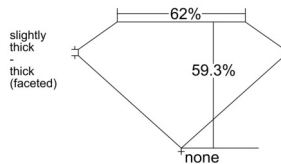

GIA®

FACSIMILE

GIA REPORT 1557496622

Verify this report at GIA.edu

GIA NATURAL DIAMOND DOSSIER®

June 16, 2026
GIA Report Number 1557496622
Shape and Cutting Style ..... Heart Brilliant
Measurements ..... 4.06 x 4.65 x 2.76 mm

GRADING RESULTS

Carat Weight ..... 0.30 carat
Color Grade ..... D
Clarity Grade VS1

ADDITIONAL GRADING INFORMATION

Polish ..... Very Good
Symmetry ..... Very Good
Fluorescence ..... Faint
Clarity Characteristics..... Feather, Cloud, Needle, Pinpoint
Inscription(s): GIA 1557496622

PROPORTIONS

Profile not to actual proportions

GRADING SCALES

GIA COLOR SCALE		GIA CLARITY SCALE			
COLORLESS	D	VERY VERY SLIGHTLY INCLUDED	FLAWLESS		
	E		INTERNALLY FLAWLESS		
	F	VERY SLIGHTLY INCLUDED	VVS₁		
	G		VVS₂		
	H		VS₁		
	NEAR COLORLESS	I	SLIGHTLY INCLUDED	VS₂	
		J		SI₁	
		FAINT	K	INCLUDED	SI₂
			L		I₁
			M		I₂
VERT LIGHT	N	LIGHT	I₃		
	O				
	P				
	Q				
	R