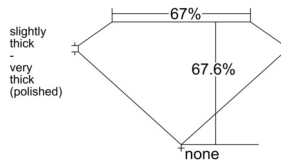

GIA®

FACSIMILE

GIA REPORT 1557497606

Verify this report at GIA.edu

GIA NATURAL DIAMOND DOSSIER®

June 15, 2026
GIA Report Number 1557497606
Shape and Cutting Style ..... **Cut-Cornered Rectangular Modified Brilliant**
Measurements ..... 5.34 x 3.92 x 2.65 mm

GRADING RESULTS

Carat Weight ..... 0.51 carat
Color Grade I
Clarity Grade VS1

ADDITIONAL GRADING INFORMATION

Polish ..... Excellent
Symmetry ..... Very Good
Fluorescence ..... Faint
Clarity Characteristics..... Crystal, Cloud, Pinpoint
Inscription(s): GIA 1557497606

PROPORTIONS

slightly thick
-
very thick
(polished)

Profile not to actual proportions

GRADING SCALES

GIA COLOR SCALE		GIA CLARITY SCALE			
COLORLESS	D	VERY VERY SLIGHTLY INCLUDED	FLAWLESS		
	E		INTERNALLY FLAWLESS		
	F	VERY SLIGHTLY INCLUDED	VVS₁		
	G		VVS₂		
	H		VS₁		
	NEAR COLORLESS	I	SLIGHTLY INCLUDED	VS₂	
		J		SI₁	
		FAINT	K	INCLUDED	SI₂
			L		I₁
			M		I₂
VERT LIGHT	N	LIGHT	I₃		
	O				
	P				
	Q				
	R