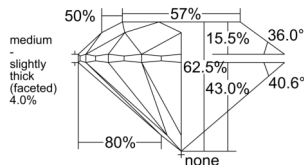

GIA®

FACSIMILE

GIA REPORT 1557497925

Verify this report at GIA.edu

GIA NATURAL DIAMOND DOSSIER®

June 15, 2026
GIA Report Number 1557497925
Shape and Cutting Style ..... Round Brilliant
Measurements ..... 5.62 - 5.66 x 3.52 mm

GRADING RESULTS

Carat Weight ..... 0.70 carat
Color Grade ..... G
Clarity Grade VS2
Cut Grade ..... Excellent

ADDITIONAL GRADING INFORMATION

Polish ..... Excellent
Symmetry ..... Excellent
Fluorescence ..... Faint
Clarity Characteristics ..... Cloud
Inscription(s): GIA 1557497925

PROPORTIONS

Profile to actual proportions

GRADING SCALES

GIA COLOR SCALE

COLOURLESS	D
	E
	F
	G
	H
	I
	J
NEAR COLOURLESS	K
	L
FAIN	M
	N
	O
	P
VERY LIGHT	Q
	R
	S
	T
	U
	V
	W
	X
	Y
LIGHT	Z

GIA CLARITY SCALE

FLAWLESS	INTERNAL FLAWLESS	
		FLAWLESS
VERY VERY SLIGHTLY INCLUDED	VVS₁	
	VVS₂	
VERY SLIGHTLY INCLUDED	VS₁	
	VS₂	
SLIGHTLY INCLUDED	SI₁	
	SI₂	
INCLUDED	I₁	
	I₂	
	I₃	

GIA CUT SCALE

EXCELLENT
VERY GOOD
GOOD
FAIR
POOR