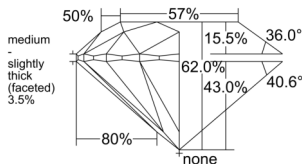

GIA®

FACSIMILE

GIA REPORT 1557506246

Verify this report at GIA.edu

GIA NATURAL DIAMOND DOSSIER®

June 17, 2026
GIA Report Number 1557506246
Shape and Cutting Style ..... Round Brilliant
Measurements ..... 5.80 - 5.84 x 3.61 mm

GRADING RESULTS

Carat Weight ..... 0.75 carat
Color Grade ..... H
Clarity Grade VVS1
Cut Grade ..... Excellent

ADDITIONAL GRADING INFORMATION

Polish ..... Excellent
Symmetry ..... Excellent
Fluorescence ..... Faint
Clarity Characteristics ..... Pinpoint
Inscription(s): GIA 1557506246

PROPORTIONS

GRADING SCALES

GIA COLOR SCALE	GIA CLARITY SCALE	GIA CUT SCALE
COLOURLESS	FLAWLESS	EXCELLENT
D	INTERNALLY FLAWLESS	
E	VVS₁	VERY GOOD
F		
G	VS₁	GOOD
H		
I	SI₁	FAIR
J		
K	I₁	POOR
L		
M	I₂	
N		
O	I₃	
P		
Q		
R		
S		
T		
U		
V		
W		
X		
Y		
Z