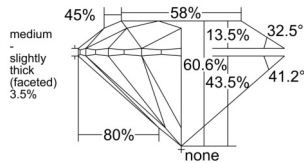

GIA®

FACSIMILE

GIA REPORT

1557522701

Verify this report at GIA.edu

GIA NATURAL DIAMOND DOSSIER®

June 19, 2026
GIA Report Number 1557522701
Shape and Cutting Style ..... Round Brilliant
Measurements ..... 4.02 - 4.05 x 2.45 mm

GRADING RESULTS

Carat Weight ..... 0.24 carat
Color Grade ..... D
Clarity Grade VS1
Cut Grade ..... Excellent

ADDITIONAL GRADING INFORMATION

Polish ..... Excellent
Symmetry ..... Excellent
Fluorescence ..... Faint
Clarity Characteristics ..... Feather, Pinpoint
Inscription(s): GIA 1557522701

PROPORTIONS

Profile to actual proportions

GRADING SCALES

GIA COLOR SCALE

COLORLESS	D
	E
	F
	G
	H
	I
	J
NEAR COLORLESS	K
	L
FAIN	M
	N
	O
	P
	Q
VERY LIGHT	R
	S
	T
	U
	V
	W
	X
	Y
LIGHT	Z

GIA CLARITY SCALE

FLAWLESS	INTERNAL FLAWLESS	
		FLAWLESS
VERY VERY SLIGHTLY INCLUDED	VVS₁	
	VVS₂	
VERY SLIGHTLY INCLUDED	VS₁	
	VS₂	
SLIGHTLY INCLUDED	SI₁	
	SI₂	
INCLUDED	I₁	
	I₂	
	I₃	

GIA CUT SCALE

EXCELLENT	
	VERY GOOD
GOOD	
FAIR	
POOR