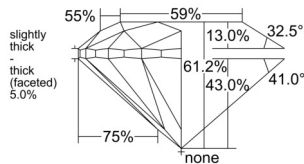

GIA®

FACSIMILE

GIA REPORT

1557538240

Verify this report at GIA.edu

GIA NATURAL DIAMOND DOSSIER®

June 19, 2026
GIA Report Number 1557538240
Shape and Cutting Style ..... Round Brilliant
Measurements ..... 5.05 - 5.10 x 3.11 mm

GRADING RESULTS

Carat Weight ..... 0.50 carat
Color Grade I
Clarity Grade S11
Cut Grade ..... Very Good

ADDITIONAL GRADING INFORMATION

Polish ..... Excellent
Symmetry ..... Very Good
Fluorescence ..... Medium Blue
Clarity Characteristics ..... Feather, Cloud
Inscription(s): GIA 1557538240

PROPORTIONS

Profile to actual proportions