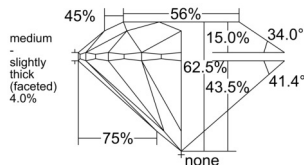

GIA®

FACSIMILE

GIA REPORT 1557574876

Verify this report at GIA.edu

GIA NATURAL DIAMOND DOSSIER®

June 25, 2026
GIA Report Number 1557574876
Shape and Cutting Style ..... Round Brilliant
Measurements ..... 4.02 - 4.04 x 2.52 mm

GRADING RESULTS

Carat Weight ..... 0.25 carat
Color Grade ..... E
Clarity Grade VS2
Cut Grade ..... Excellent

ADDITIONAL GRADING INFORMATION

Polish ..... Excellent
Symmetry ..... Excellent
Fluorescence ..... Faint
Clarity Characteristics ..... Crystal, Cloud
Inscription(s): GIA 1557574876

PROPORTIONS

Profile to actual proportions

GRADING SCALES

GIA COLOR SCALE	GIA CLARITY SCALE	GIA CUT SCALE
D	FLAWLESS	EXCELLENT
E	INTERNALLY FLAWLESS	
F	VVS₁	VERY GOOD
G		
H	VS₁	GOOD
I		
J	VS₂	FAIR
K		
L	SI₁	POOR
M		
N	I₁	
O		
P	I₂	
Q		
R	I₃	
S		
T		
U		
V		
W		
X		
Y		
Z