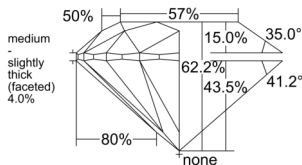

GIA®

FACSIMILE

GIA REPORT 1557598357

Verify this report at GIA.edu

GIA NATURAL DIAMOND DOSSIER®

June 27, 2026
GIA Report Number 1557598357
Shape and Cutting Style ..... Round Brilliant
Measurements ..... 4.30 - 4.32 x 2.68 mm

GRADING RESULTS

Carat Weight ..... 0.30 carat
Color Grade I
Clarity Grade VS1
Cut Grade ..... Excellent

ADDITIONAL GRADING INFORMATION

Polish ..... Excellent
Symmetry ..... Excellent
Fluorescence ..... Faint
Clarity Characteristics ..... Feather, Pinpoint
Inscription(s): GIA 1557598357

PROPORTIONS

GRADING SCALES

GIA COLOR SCALE	GIA CLARITY SCALE	GIA CUT SCALE
COLOURLESS	FLAWLESS	EXCELLENT
D	FLAWLESS	
E	INTERNALLY FLAWLESS	VERY GOOD
F	VVS₁	
G	VVS₂	GOOD
H	VS₁	
I	VS₂	FAIR
J	SI₁	
K	SI₂	POOR
L	I₁	
M	I₂	
N	I₃	
O		
P		
Q		
R		
S		
T		
U		
V		
W		
X		
Y		
Z