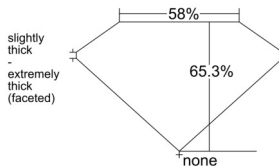

GIA®

FACSIMILE

GIA REPORT 1558004451

Verify this report at GIA.edu

GIA NATURAL DIAMOND DOSSIER®

April 11, 2026
GIA Report Number 1558004451
Shape and Cutting Style ..... Oval Brilliant
Measurements ..... 6.95 x 5.06 x 3.31 mm

GRADING RESULTS

Carat Weight ..... 0.81 carat
Color Grade ..... K
Clarity Grade VS1

ADDITIONAL GRADING INFORMATION

Polish ..... Excellent
Symmetry ..... Excellent
Fluorescence ..... None
Clarity Characteristics ..... Crystal, Needle, Pinpoint
Inscription(s): GIA 1558004451

PROPORTIONS

Profile not to actual proportions

GRADING SCALES

GIA COLOR SCALE		GIA CLARITY SCALE			
COLORLESS	D	VERY VERY SLIGHTLY INCLUDED	FLAWLESS		
	E		INTERNALLY FLAWLESS		
	F	VERY SLIGHTLY INCLUDED	VVS₁		
	G		VVS₂		
	H		VS₁		
	NEAR COLORLESS	I	SLIGHTLY INCLUDED	VS₂	
		J		SI₁	
		FAINT	K	INCLUDED	SI₂
			L		I₁
			M		I₂
N			I₃		
VERT LIGHT	O	INCLUDED			
	P				
	Q				
	R				
	S				
	T				
LIGHT	U				
	V				
	W				
	X				
Y					
Z