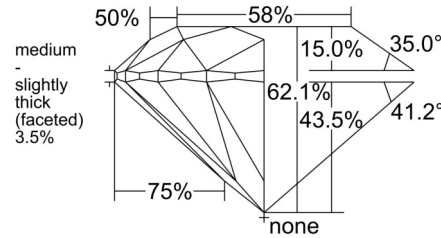

GIA NATURAL DIAMOND GRADING REPORT

April 13, 2026
GIA Report Number 1558019857
Shape and Cutting Style ..... Round Brilliant
Measurements ..... 7.31 - 7.35 x 4.55 mm

GRADING RESULTS

Carat Weight ..... 1.51 carat
Color Grade I
Clarity Grade VS2
Cut Grade ..... Excellent

ADDITIONAL GRADING INFORMATION

Polish ..... Excellent
Symmetry ..... Excellent
Fluorescence ..... None

Inscription(s): GIA 1558019857

Comments: Additional clouds are not shown. Pinpoints are not shown.

PROPORTIONS