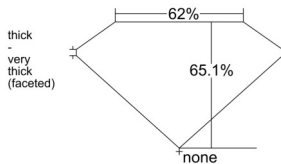

GIA®

FACSIMILE

GIA REPORT 1558027717

Verify this report at GIA.edu

GIA NATURAL DIAMOND DOSSIER®

April 14, 2026
GIA Report Number 1558027717
Shape and Cutting Style ..... Pear Brilliant
Measurements ..... 6.50 x 4.65 x 3.02 mm

GRADING RESULTS

Carat Weight ..... 0.57 carat
Color Grade ..... E
Clarity Grade VS1

ADDITIONAL GRADING INFORMATION

Polish ..... Excellent
Symmetry ..... Very Good
Fluorescence ..... None
Clarity Characteristics ..... Crystal, Pinpoint
Inscription(s): GIA 1558027717

PROPORTIONS

Profile not to actual proportions

GRADING SCALES

GIA COLOR SCALE		GIA CLARITY SCALE	
COLORLESS	D	VERY VERY SLIGHTLY INCLUDED	FLAWLESS
	E		INTERNALLY FLAWLESS
	F		VVS₁
	G		VVS₂
	H		VS₁
	I		VS₂
	J		SI₁
	K		SI₂
	L		I₁
	M		I₂
NEAR COLORLESS	N	SLIGHTLY INCLUDED	I₃
	O		
	P		
	Q		
FAINT	R		
	S		
	T		
	U		
VERT LIGHT	V		
	W		
	X		
	Y		
LIGHT	Z