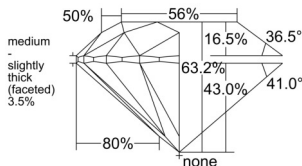

GIA®

FACSIMILE

GIA REPORT 1558037246

Verify this report at gia.edu

GIA NATURAL DIAMOND DOSSIER®

April 15, 2026
GIA Report Number 1558037246
Shape and Cutting Style ..... Round Brilliant
Measurements ..... 4.74 - 4.76 x 3.00 mm

GRADING RESULTS

Carat Weight ..... 0.42 carat
Color Grade ..... D
Clarity Grade VS1
Cut Grade ..... Excellent

ADDITIONAL GRADING INFORMATION

Polish ..... Excellent
Symmetry ..... Excellent
Fluorescence ..... Strong Blue
Clarity Characteristics..... Needle, Cloud, Pinpoint
Inscription(s): GIA 1558037246

PROPORTIONS

GRADING SCALES

GIA COLOR SCALE

COLORLESS	D
	E
	F
	G
	H
	I
	J
NEAR COLORLESS	K
	L
Faint	M
	N
	O
	P
	Q
	R
	S
	T
	U
	V
	W
	X
	Y
Light	Z

GIA CLARITY SCALE

FLAWLESS	INTERNAL FLAWLESS	
		FLAWLESS
VERY VERY SLIGHTLY INCLUDED	VVS₁	
	VVS₂	
VERY SLIGHTLY INCLUDED	VS₁	
	VS₂	
SLIGHTLY INCLUDED	SI₁	
	SI₂	
INCLUDED	I₁	
	I₂	
	I₃	

GIA CUT SCALE

EXCELLENT
VERY GOOD
GOOD
FAIR
POOR