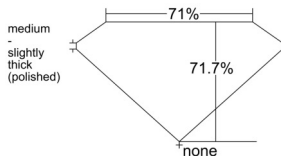

GIA®

FACSIMILE

GIA REPORT 1558041136

Verify this report at GIA.edu

GIA NATURAL DIAMOND DOSSIER®

April 15, 2026
GIA Report Number 1558041136
Shape and Cutting Style ..... Square Modified Brilliant
Measurements ..... 4.98 x 4.88 x 3.50 mm

GRADING RESULTS

Carat Weight ..... 0.70 carat
Color Grade ..... D
Clarity Grade VS2

ADDITIONAL GRADING INFORMATION

Polish ..... Excellent
Symmetry ..... Excellent
Fluorescence ..... None
Clarity Characteristics ..... Feather
Inscription(s): GIA 1558041136

PROPORTIONS

Profile not to actual proportions

GRADING SCALES

GIA COLOR SCALE		GIA CLARITY SCALE			
COLORLESS	D	VERY VERY SLIGHTLY INCLUDED	FLAWLESS		
	E		INTERNALLY FLAWLESS		
	F	VERY SLIGHTLY INCLUDED	VVS₁		
	G		VVS₂		
	H		VS₁		
	NEAR COLORLESS	I	SLIGHTLY INCLUDED	VS₂	
		J		SI₁	
		FAINT	K	INCLUDED	SI₂
			L		I₁
			M		I₂
VERT LIGHT			N	INCLUDED	I₃
	O				
	P				
	Q				
LIGHT	R				
	S				
	T				
	U				
	V				
	Z