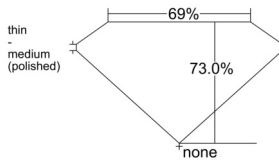

GIA®

FACSIMILE

GIA REPORT 1558041526

Verify this report at GIA.edu

GIA NATURAL DIAMOND DOSSIER®

April 15, 2026
GIA Report Number 1558041526
Shape and Cutting Style ..... Square Modified Brilliant
Measurements ..... 5.12 x 5.11 x 3.73 mm

GRADING RESULTS

Carat Weight ..... 0.81 carat
Color Grade ..... F
Clarity Grade VS1

ADDITIONAL GRADING INFORMATION

Polish ..... Excellent
Symmetry ..... Very Good
Fluorescence ..... None
Clarity Characteristics..... Crystal, Feather, Pinpoint
Inscription(s): GIA 1558041526

PROPORTIONS

Profile not to actual proportions

GRADING SCALES

GIA COLOR SCALE		GIA CLARITY SCALE			
COLORLESS	D	VERY VERY SLIGHTLY INCLUDED	FLAWLESS		
	E		INTERNALLY FLAWLESS		
	F	VERY SLIGHTLY INCLUDED	VVS₁		
	G		VVS₂		
	H		VS₁		
	NEAR COLORLESS	I	SLIGHTLY INCLUDED	VS₂	
		J		SI₁	
		FAINT	K	INCLUDED	SI₂
			L		I₁
			M		I₂
N			I₃		
VERT LIGHT	O	INCLUDED			
	P				
	Q				
	R				
	S				
	T				
LIGHT	U				
	V				
	W				
	X				
Y					
Z