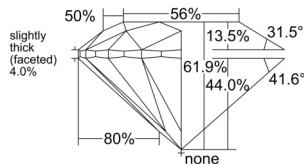

GIA®

FACSIMILE

GIA REPORT 1558042437

Verify this report at GIA.edu

GIA NATURAL DIAMOND DOSSIER®

April 21, 2026
GIA Report Number 1558042437
Shape and Cutting Style ..... Round Brilliant
Measurements ..... 5.34 - 5.36 x 3.31 mm

GRADING RESULTS

Carat Weight ..... 0.57 carat
Color Grade ..... E
Clarity Grade VS1
Cut Grade ..... Excellent

ADDITIONAL GRADING INFORMATION

Polish ..... Excellent
Symmetry ..... Excellent
Fluorescence ..... None
Clarity Characteristics ..... Feather, Cloud, Pinpoint
Inscription(s): GIA 1558042437

PROPORTIONS

Profile to actual proportions