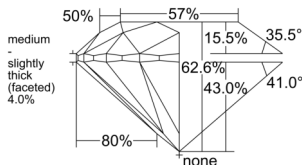

GIA®

FACSIMILE

GIA REPORT 1558068057

Verify this report at GIA.edu

GIA NATURAL DIAMOND DOSSIER®

April 20, 2026
GIA Report Number 1558068057
Shape and Cutting Style ..... Round Brilliant
Measurements ..... 4.69 - 4.70 x 2.94 mm

GRADING RESULTS

Carat Weight ..... 0.40 carat
Color Grade ..... E
Clarity Grade S11
Cut Grade ..... Excellent

ADDITIONAL GRADING INFORMATION

Polish ..... Excellent
Symmetry ..... Excellent
Fluorescence ..... None
Clarity Characteristics ..... Cloud
Inscription(s): GIA 1558068057

PROPORTIONS

GRADING SCALES

GIA COLOR SCALE	GIA CLARITY SCALE	GIA CUT SCALE	
D	FLAWLESS	EXCELLENT	
E	INTERNALLY FLAWLESS		
F		VVS₁	VERY GOOD
G	VVS₂		
H	VS₁	GOOD	
I	VS₂		
J	S1₁	FAIR	
K	S1₂		
L	I₁	POOR	
M	I₂		
N	I₃		
O			
P			
Q			
R			
S			
T			
U			
V			
W			
X			
Y			
Z