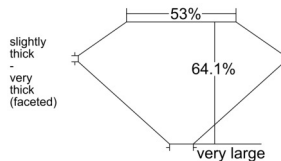

GIA®

FACSIMILE

GIA REPORT 1558078380

Verify this report at GIA.edu

GIA NATURAL DIAMOND DOSSIER®

April 21, 2026
GIA Report Number 1558078380
Shape and Cutting Style ..... Old Mine Brilliant
Measurements ..... 6.25 x 4.65 x 2.98 mm

GRADING RESULTS

Carat Weight ..... 0.71 carat
Color Grade I
Clarity Grade VVS1

ADDITIONAL GRADING INFORMATION

Polish ..... Excellent
Symmetry ..... Excellent
Fluorescence ..... Faint
Clarity Characteristics ..... Pinpoint, Feather
Inscription(s): GIA 1558078380

PROPORTIONS

Profile not to actual proportions

GRADING SCALES

GIA COLOR SCALE		GIA CLARITY SCALE	
COLORLESS	D	VERY VERY SLIGHTLY INCLUDED	FLAWLESS
	E		INTERNALLY FLAWLESS
	F		VVS₁
	G		VVS₂
	H		VS₁
	I		VS₂
	J		SI₁
	K		SI₂
	L		I₁
	M		I₂
NEAR COLORLESS	N	SLIGHTLY INCLUDED	I₃
	O		
	P		
	Q		
FAINT	R	INCLUDED	
	S		
	T		
	U		
VERY LIGHT	V	LIGHT	
	W		
	X		
	Y		
	Z