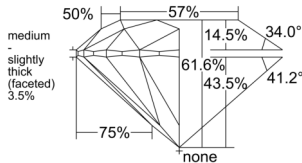

GIA®

FACSIMILE

GIA REPORT 1558106639

Verify this report at GIA.edu

GIA NATURAL DIAMOND DOSSIER®

April 25, 2026
GIA Report Number 1558106639
Shape and Cutting Style ..... Round Brilliant
Measurements ..... 5.18 - 5.21 x 3.20 mm

GRADING RESULTS

Carat Weight ..... 0.52 carat
Color Grade ..... J
Clarity Grade VVS1
Cut Grade ..... Excellent

ADDITIONAL GRADING INFORMATION

Polish ..... Excellent
Symmetry ..... Excellent
Fluorescence ..... None
Clarity Characteristics ..... Pinpoint, Feather
Inscription(s): GIA 1558106639

PROPORTIONS

Profile to actual proportions