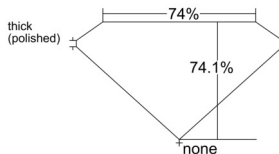

GIA®

FACSIMILE

GIA REPORT 1558124534

Verify this report at GIA.edu

GIA NATURAL DIAMOND DOSSIER®

April 25, 2026
GIA Report Number 1558124534
Shape and Cutting Style ..... Square Modified Brilliant
Measurements ..... 3.77 x 3.66 x 2.71 mm

GRADING RESULTS

Carat Weight ..... 0.31 carat
Color Grade ..... D
Clarity Grade VS1

ADDITIONAL GRADING INFORMATION

Polish ..... Excellent
Symmetry ..... Very Good
Fluorescence ..... None
Clarity Characteristics..... Crystal, Feather, Pinpoint
Inscription(s): GIA 1558124534

PROPORTIONS

Profile not to actual proportions

GRADING SCALES

GIA COLOR SCALE		GIA CLARITY SCALE			
COLORLESS	D	VERY VERY SLIGHTLY INCLUDED	FLAWLESS		
	E		INTERNALLY FLAWLESS		
	F	VERY SLIGHTLY INCLUDED	VVS₁		
	G		VVS₂		
	H		VS₁		
	NEAR COLORLESS	I	SLIGHTLY INCLUDED	VS₂	
		J		SI₁	
		FAINT	K	INCLUDED	SI₂
			L		I₁
			M		I₂
VERY LIGHT	N	LIGHT	I₃		
	O				
	P				
	Q				
	R