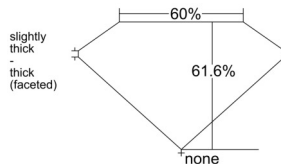

GIA®

FACSIMILE

GIA REPORT 1558160697

Verify this report at GIA.edu

GIA NATURAL DIAMOND DOSSIER®

May 02, 2026
GIA Report Number 1558160697
Shape and Cutting Style ..... Oval Brilliant
Measurements ..... 7.19 x 4.97 x 3.06 mm

GRADING RESULTS

Carat Weight ..... 0.70 carat
Color Grade ..... E
Clarity Grade VS1

ADDITIONAL GRADING INFORMATION

Polish ..... Excellent
Symmetry ..... Excellent
Fluorescence ..... Faint
Clarity Characteristics..... Crystal, Cloud, Feather, Needle
Inscription(s): GIA 1558160697

PROPORTIONS

Profile not to actual proportions

GRADING SCALES

GIA COLOR SCALE		GIA CLARITY SCALE			
COLORLESS	D	VERY VERY SLIGHTLY INCLUDED	FLAWLESS		
	E		INTERNALLY FLAWLESS		
	F	VERY SLIGHTLY INCLUDED	VVS₁		
	G		VVS₂		
	H		VS₁		
	NEAR COLORLESS	I	SLIGHTLY INCLUDED	VS₂	
		J		SI₁	
		FAINT	K	INCLUDED	SI₂
			L		I₁
			M		I₂
VERT LIGHT	N		INCLUDED	I₃	
	O				
	P				
	Q				
	LIGHT	R			
		S			
T					
U					
	V				
	W				
	X				
	Y				
	Z