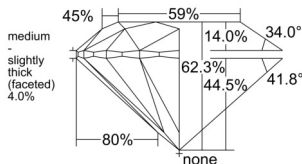

GIA®

FACSIMILE

GIA REPORT 1558162066

Verify this report at GIA.edu

GIA NATURAL DIAMOND DOSSIER®

May 02, 2026
GIA Report Number 1558162066
Shape and Cutting Style ..... Round Brilliant
Measurements ..... 5.07 - 5.11 x 3.17 mm

GRADING RESULTS

Carat Weight ..... 0.50 carat
Color Grade ..... H
Clarity Grade VS2
Cut Grade ..... Excellent

ADDITIONAL GRADING INFORMATION

Polish ..... Excellent
Symmetry ..... Excellent
Fluorescence ..... None
Clarity Characteristics ..... Crystal, Cloud
Inscription(s): GIA 1558162066

PROPORTIONS

Profile to actual proportions

GRADING SCALES

GIA COLOR SCALE

COLORLESS	D
	E
	F
	G
	H
	I
	J
NEAR COLORLESS	K
	L
	M
	N
	O
	P
	Q
	R
	S
	T
	U
	V
	W
	X
	Y
LIGHT	Z

GIA CLARITY SCALE

FLAWLESS	INTERNAL FLAWLESS	
		FLAWLESS
VERY VERY SLIGHTLY INCLUDED	VVS₁	
	VVS₂	
VERY SLIGHTLY INCLUDED	VS₁	
	VS₂	
SLIGHTLY INCLUDED	SI₁	
	SI₂	
INCLUDED	I₁	
	I₂	
	I₃	

GIA CUT SCALE

EXCELLENT
VERY GOOD
GOOD
FAIR
POOR