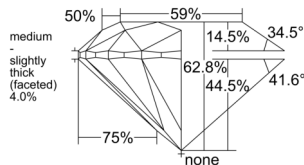

GIA®

FACSIMILE

GIA REPORT 1558172532

Verify this report at GIA.edu

GIA NATURAL DIAMOND DOSSIER®

May 02, 2026
GIA Report Number 1558172532
Shape and Cutting Style ..... Round Brilliant
Measurements ..... 5.62 - 5.66 x 3.55 mm

GRADING RESULTS

Carat Weight ..... 0.70 carat
Color Grade ..... F
Clarity Grade VS2
Cut Grade ..... Excellent

ADDITIONAL GRADING INFORMATION

Polish ..... Excellent
Symmetry ..... Excellent
Fluorescence ..... None
Clarity Characteristics..... Crystal, Cloud, Feather
Inspection(s): GIA 1558172532

PROPORTIONS

Profile to actual proportions