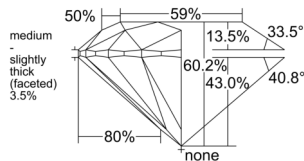

GIA®

FACSIMILE

GIA REPORT 1558173044

Verify this report at GIA.edu

GIA NATURAL DIAMOND DOSSIER®

May 05, 2026
GIA Report Number 1558173044
Shape and Cutting Style ..... Round Brilliant
Measurements ..... 4.83 - 4.87 x 2.92 mm

GRADING RESULTS

Carat Weight ..... 0.42 carat
Color Grade I
Clarity Grade S11
Cut Grade ..... Excellent

ADDITIONAL GRADING INFORMATION

Polish ..... Excellent
Symmetry ..... Excellent
Fluorescence ..... None
Clarity Characteristics ..... Cloud, Crystal
Inscription(s): GIA 1558173044

PROPORTIONS

Profile to actual proportions

GRADING SCALES

GIA COLOR SCALE	GIA CLARITY SCALE	GIA CUT SCALE	
D	FLAWLESS	EXCELLENT	
E	INTERNALLY FLAWLESS		
F		VVS₁	VERY GOOD
G	VVS₂		
H	VS₁	GOOD	
I	VS₂		
J	S1₁	FAIR	
K	S1₂		
L	I₁	POOR	
M	I₂		
N	I₃		
O			
P			
Q			
R			
S			
T			
U			
V			
W			
X			
Y			
Z