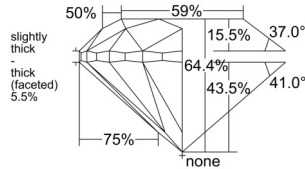

GIA®

FACSIMILE

GIA REPORT 1558176861

Verify this report at GIA.edu

GIA NATURAL DIAMOND DOSSIER®

May 04, 2026
GIA Report Number 1558176861
Shape and Cutting Style ..... Round Brilliant
Measurements ..... 5.23 - 5.28 x 3.38 mm

GRADING RESULTS

Carat Weight ..... 0.60 carat
Color Grade ..... D
Clarity Grade S11
Cut Grade ..... Very Good

ADDITIONAL GRADING INFORMATION

Polish ..... Excellent
Symmetry ..... Very Good
Fluorescence ..... Faint
Clarity Characteristics ..... Cloud, Crystal
Inscription(s): GIA 1558176861

PROPORTIONS

Profile to actual proportions