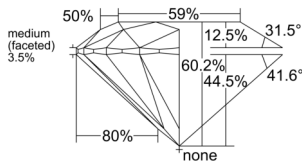

GIA®

FACSIMILE

GIA REPORT 1558178742

Verify this report at GIA.edu

GIA NATURAL DIAMOND DOSSIER®

May 05, 2026
GIA Report Number 1558178742
Shape and Cutting Style ..... Round Brilliant
Measurements ..... 5.16 - 5.19 x 3.12 mm

GRADING RESULTS

Carat Weight ..... 0.50 carat
Color Grade ..... H
Clarity Grade VVS2
Cut Grade ..... Excellent

ADDITIONAL GRADING INFORMATION

Polish ..... Excellent
Symmetry ..... Excellent
Fluorescence ..... Faint
Clarity Characteristics ..... Feather, Pinpoint
Inscription(s): GIA 1558178742

PROPORTIONS

Profile to actual proportions

GRADING SCALES

GIA COLOR SCALE	GIA CLARITY SCALE	GIA CUT SCALE	
D	FLAWLESS	EXCELLENT	
E	INTERNALLY FLAWLESS		
F		VVS₁	VERY GOOD
G	VVS₂		
H	VS₁	GOOD	
I	VS₂		
J	SI₁	FAIR	
K	SI₂		
L	I₁	POOR	
M	I₂		
N	I₃		
O			
P			
Q			
R			
S			
T			
U			
V			
W			
X			
Y			
Z