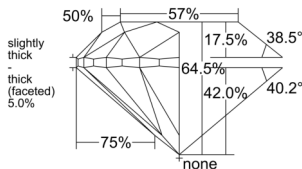

GIA®

FACSIMILE

GIA REPORT 1558184078

Verify this report at GIA.edu

GIA NATURAL DIAMOND DOSSIER®

May 05, 2026
GIA Report Number 1558184078
Shape and Cutting Style ..... Round Brilliant
Measurements ..... 5.26 - 5.29 x 3.40 mm

GRADING RESULTS

Carat Weight ..... 0.61 carat
Color Grade ..... K
Clarity Grade S11
Cut Grade ..... Very Good

ADDITIONAL GRADING INFORMATION

Polish ..... Excellent
Symmetry ..... Excellent
Fluorescence ..... Faint
Clarity Characteristics ..... Crystal, Cloud
Inscription(s): GIA 1558184078

PROPORTIONS

Profile to actual proportions

GRADING SCALES

GIA COLOR SCALE	GIA CLARITY SCALE	GIA CUT SCALE
COLOURLESS	FLAWLESS	EXCELLENT
E	INTERNALLY FLAWLESS	
F	VVS₁	VERY GOOD
G		
H	VVS₂	GOOD
I	VS₁	
J	VS₂	FAIR
K	S1₁	
L	S1₂	POOR
M	I₁	
N	I₂	
O	I₃	
P		
VERY LIGHT		
R		
S		
T		
U		
VERY LIGHT		
V		
W		
X		
Y		
Z