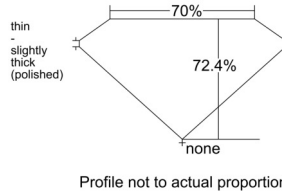

GIA®

FACSIMILE

GIA REPORT 1558188408

Verify this report at GIA.edu

GIA NATURAL DIAMOND DOSSIER®

May 06, 2026
GIA Report Number 1558188408
Shape and Cutting Style ..... **Square Modified Brilliant**
Measurements ..... 4.73 x 4.65 x 3.37 mm

GRADING RESULTS

Carat Weight ..... 0.60 carat
Color Grade ..... F
Clarity Grade VS2

ADDITIONAL GRADING INFORMATION

Polish ..... Excellent
Symmetry ..... Good
Fluorescence ..... None
Clarity Characteristics..... Cloud, Crystal, Feather
Inscription(s): GIA 1558188408

PROPORTIONS

GRADING SCALES

GIA COLOR SCALE		GIA CLARITY SCALE			
COLORLESS	D	VERY VERY SLIGHTLY INCLUDED	FLAWLESS		
	E		INTERNALLY FLAWLESS		
	F	VERY SLIGHTLY INCLUDED	VVS₁		
	G		VVS₂		
	H		VS₁		
	NEAR COLORLESS	I	SLIGHTLY INCLUDED	VS₂	
		J		SI₁	
		FAINT	K	INCLUDED	SI₂
			L		I₁
			M		I₂
VERT LIGHT	N	LIGHT	I₃		
	O				
	P				
	Q				
	R