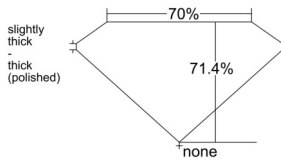

GIA®

FACSIMILE

GIA REPORT 1558196106

Verify this report at GIA.edu

GIA NATURAL DIAMOND DOSSIER®

May 06, 2026
GIA Report Number 1558196106
Shape and Cutting Style ..... Square Modified Brilliant
Measurements ..... 4.38 x 4.35 x 3.10 mm

GRADING RESULTS

Carat Weight ..... 0.49 carat
Color Grade I
Clarity Grade SI1

ADDITIONAL GRADING INFORMATION

Polish ..... Excellent
Symmetry ..... Very Good
Fluorescence ..... None
Clarity Characteristics..... Crystal, Cloud, Feather
Inscription(s): GIA 1558196106

PROPORTIONS

Profile not to actual proportions

GRADING SCALES

GIA COLOR SCALE		GIA CLARITY SCALE			
COLORLESS	D	VERY VERY SLIGHTLY INCLUDED	FLAWLESS		
	E		INTERNALLY FLAWLESS		
	F	VERY SLIGHTLY INCLUDED	VVS₁		
	G		VVS₂		
	H		VS₁		
	NEAR COLORLESS	I	SLIGHTLY INCLUDED	SI₁	
		J		SI₂	
		FAINT	K	INCLUDED	I₁
			L		I₂
			M		I₃
VERT LIGHT	N		NOT GRADED		
	O				
	P				
	Q				
	R				
LIGHT	S				
	T				
	U				
	V				
	W				
	X				
	Y				
	Z