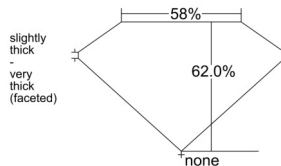

GIA®

FACSIMILE

GIA REPORT 1558203636

Verify this report at GIA.edu

GIA NATURAL DIAMOND DOSSIER®

May 09, 2026
GIA Report Number 1558203636
Shape and Cutting Style ..... Heart Brilliant
Measurements ..... 4.09 x 4.53 x 2.81 mm

GRADING RESULTS

Carat Weight ..... 0.30 carat
Color Grade ..... J
Clarity Grade VVS2

ADDITIONAL GRADING INFORMATION

Polish ..... Excellent
Symmetry ..... Very Good
Fluorescence ..... None
Clarity Characteristics..Needle, Pinpoint, Cloud, Internal Graining
Inscription(s): GIA 1558203636

PROPORTIONS

Profile not to actual proportions

GRADING SCALES

GIA COLOR SCALE		GIA CLARITY SCALE			
COLORLESS	D	VERY VERY SLIGHTLY INCLUDED	FLAWLESS		
	E		INTERNALLY FLAWLESS		
	F	VERY SLIGHTLY INCLUDED	VVS₁		
	G		VVS₂		
	H		VS₁		
	NEAR COLORLESS	I	SLIGHTLY INCLUDED	VS₂	
		J		SI₁	
		FAINT	K	INCLUDED	SI₂
			L		I₁
			M		I₂
VERT LIGHT	N	LIGHT	I₃		
	O				
	P				
	Q				
	R