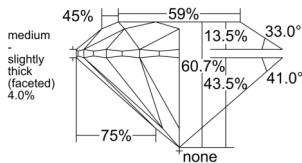

GIA®

FACSIMILE

GIA REPORT 1558206379

Verify this report at GIA.edu

GIA NATURAL DIAMOND DOSSIER®

May 09, 2026
GIA Report Number 1558206379
Shape and Cutting Style ..... Round Brilliant
Measurements ..... 4.39 - 4.41 x 2.67 mm

GRADING RESULTS

Carat Weight ..... 0.31 carat
Color Grade ..... J
Clarity Grade VS1
Cut Grade ..... Excellent

ADDITIONAL GRADING INFORMATION

Polish ..... Excellent
Symmetry ..... Excellent
Fluorescence ..... Faint
Clarity Characteristics ..... Cloud, Needle
Inscription(s): GIA 1558206379

PROPORTIONS

Profile to actual proportions

GRADING SCALES

GIA COLOR SCALE	GIA CLARITY SCALE	GIA CUT SCALE	
D	FLAWLESS	EXCELLENT	
E	INTERNALLY FLAWLESS		
F		VVS₁	VERY GOOD
G	VVS₂		
H	VS₁	GOOD	
I	VS₂		
J	SI₁	FAIR	
K	SI₂		
L	I₁	POOR	
M	I₂		
N	I₃		
O			
P			
Q			
R			
S			
T			
U			
V			
W			
X			
Y			
Z