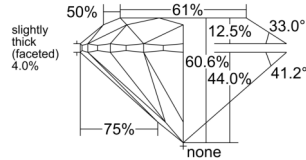

GIA®

FACSIMILE

GIA REPORT 1558207638

Verify this report at GIA.edu

GIA NATURAL DIAMOND DOSSIER®

May 09, 2026
GIA Report Number 1558207638
Shape and Cutting Style ..... Round Brilliant
Measurements ..... 4.93 - 4.95 x 2.99 mm

GRADING RESULTS

Carat Weight ..... 0.45 carat
Color Grade I
Clarity Grade VS1
Cut Grade ..... Excellent

ADDITIONAL GRADING INFORMATION

Polish ..... Excellent
Symmetry ..... Excellent
Fluorescence ..... None
Clarity Characteristics ..... Feather, Cloud, Pinpoint
Inscription(s): GIA 1558207638

PROPORTIONS

Profile to actual proportions