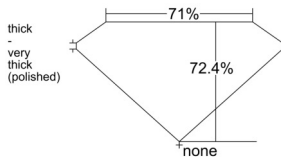

GIA®

FACSIMILE

GIA REPORT 1558208123

Verify this report at GIA.edu

GIA NATURAL DIAMOND DOSSIER®

May 07, 2026
GIA Report Number 1558208123
Shape and Cutting Style ..... Square Modified Brilliant
Measurements ..... 4.65 x 4.58 x 3.32 mm

GRADING RESULTS

Carat Weight ..... 0.61 carat
Color Grade ..... G
Clarity Grade VVS2

ADDITIONAL GRADING INFORMATION

Polish ..... Excellent
Symmetry ..... Good
Fluorescence ..... Faint
Clarity Characteristics ..... Pinpoint
Inscription(s): GIA 1558208123

PROPORTIONS

Profile not to actual proportions

GRADING SCALES

GIA COLOR SCALE		GIA CLARITY SCALE			
COLORLESS	D	VERY VERY SLIGHTLY INCLUDED	FLAWLESS		
	E		INTERNALLY FLAWLESS		
	F		VVS₁		
	NEAR COLORLESS	G	VERY SLIGHTLY INCLUDED	VVS₂	
		H		VS₁	
		FAINT	I	SLIGHTLY INCLUDED	VS₂
			J		SI₁
	LIGHT	K	INCLUDED	SI₂	
		L		I₁	
		M		I₂	
N		Z	I₃		
O					
P					
Q					
R					
S					
T					
U					
V					
W					
X					
Y					
Z