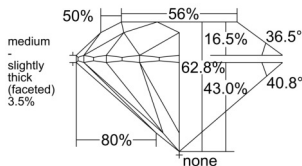

GIA®

FACSIMILE

GIA REPORT 1558209124

Verify this report at GIA.edu

GIA NATURAL DIAMOND DOSSIER®

May 09, 2026
GIA Report Number 1558209124
Shape and Cutting Style ..... Round Brilliant
Measurements ..... 5.36 - 5.38 x 3.37 mm

GRADING RESULTS

Carat Weight ..... 0.60 carat
Color Grade ..... J
Clarity Grade VS1
Cut Grade ..... Excellent

ADDITIONAL GRADING INFORMATION

Polish ..... Excellent
Symmetry ..... Excellent
Fluorescence ..... None
Clarity Characteristics.. Indented Natural, Cloud, Needle, Pinpoint
Inscription(s): GIA 1558209124

PROPORTIONS

GRADING SCALES

GIA COLOR SCALE

COLORESS	D
	E
	F
	G
	H
	I
	J
NEAR COLORESS	K
	L
FANIT	M
	N
	O
	P
VERY LIGHT	Q
	R
	S
	T
	U
	V
	W
	X
	Y
LIGHT	Z

GIA CLARITY SCALE

FLAWLESS	INTERNAL FLAWLESS	
		FLAWLESS
VERY VERY SLIGHTLY INCLUDED	VVS₁	
	VVS₂	
VERY SLIGHTLY INCLUDED	VS₁	
	VS₂	
SLIGHTLY INCLUDED	SI₁	
	SI₂	
INCLUDED	I₁	
	I₂	
	I₃	

GIA CUT SCALE

EXCELLENT
VERY GOOD
GOOD
FAIR
POOR